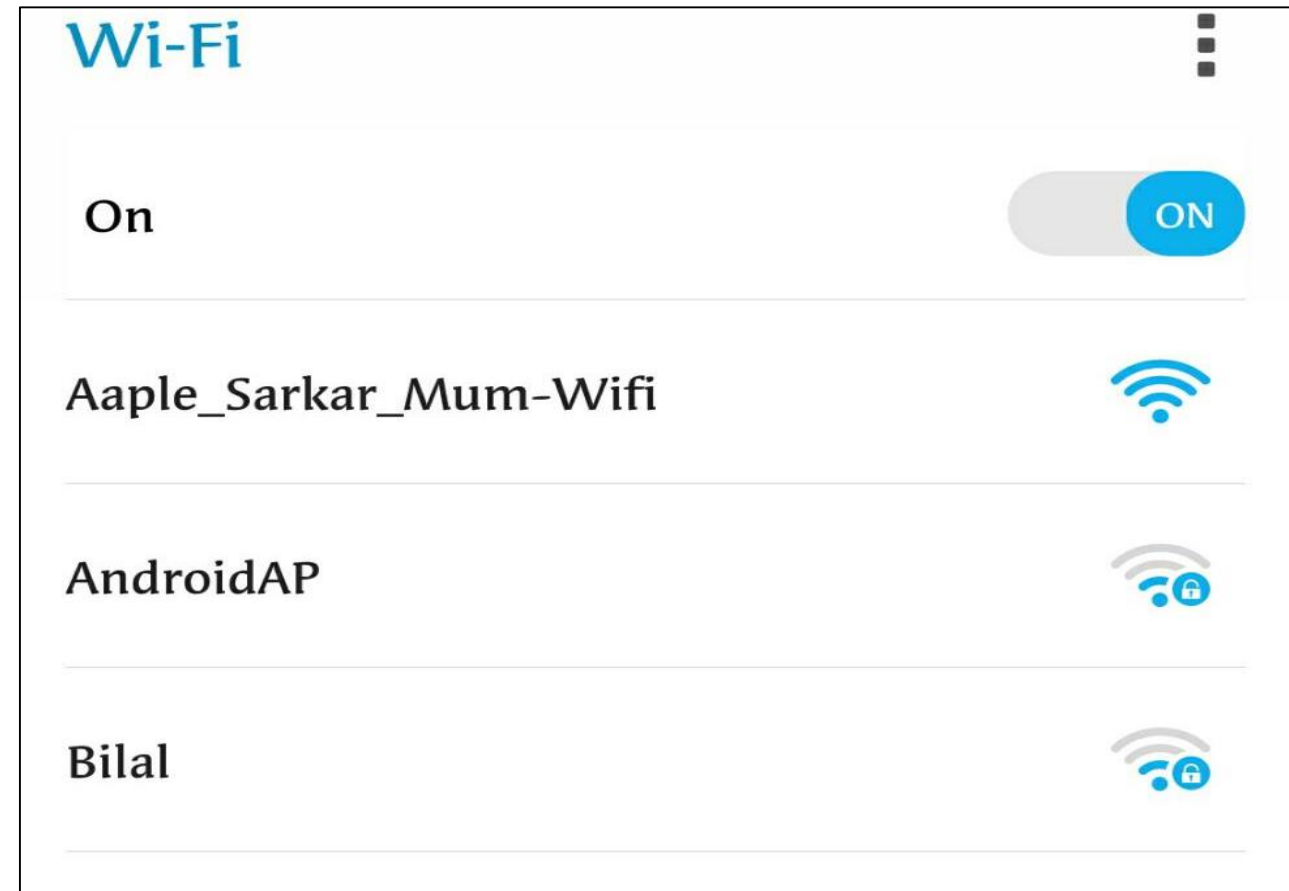

Mumbai
WiFi

STEP 1: LOCATE THE MUMBAI WI-FI HOTSPOT NEAREST TO YOU

Please visit <<https://aaplesarkar.maharashtra.gov.in/file/Mumbai-Wifi-hotspots.pdf>>
to locate the Mumbai Wi-Fi Hotspot nearest to you

Device's Wi-Fi Switched off

- **Device's Wi-Fi Switched on**
- **Receiving good signal strength of 'Aaple_Sarkar_Mum-Wifi'**

STEP 2: SWITCHING ON DEVICE'S WI-FI

Please switch on your device's Wi-Fi.

Within a Mumbai Wi-Fi Hotspot, move your device to a point where there is good signal strength of 'Aaple_Sarkar_Mum-Wifi'.