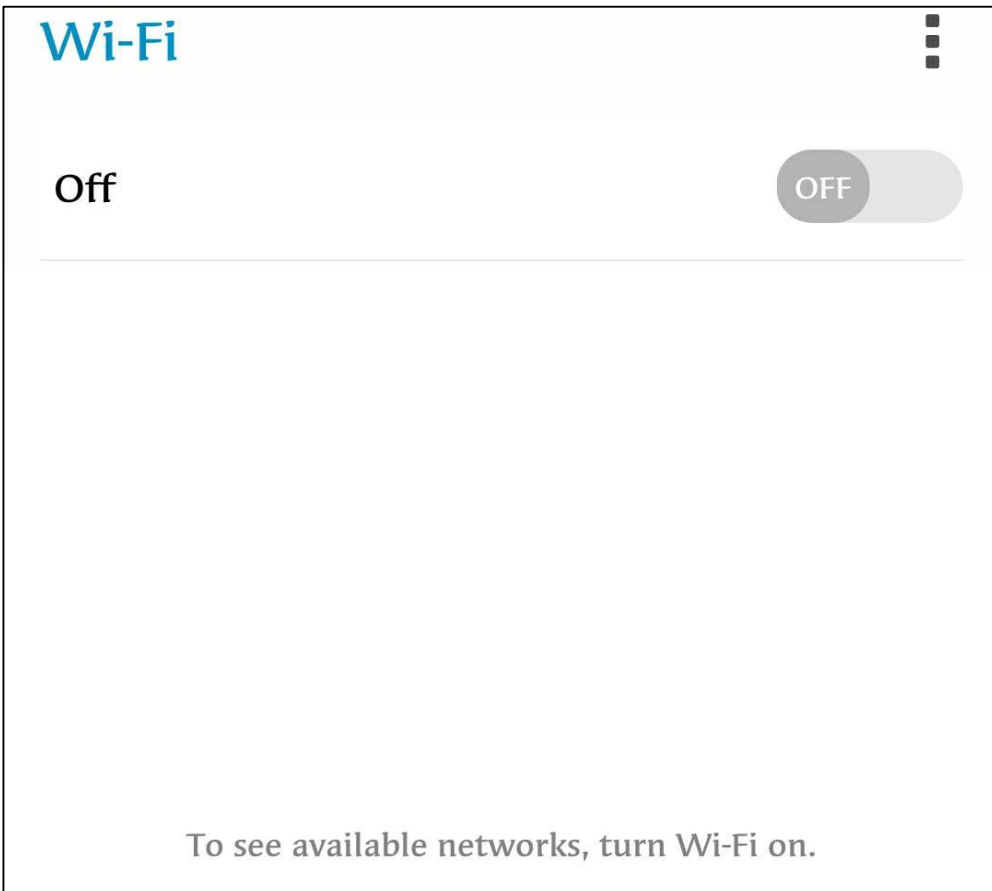

Device's Wi-Fi Switched off

- **Device's Wi-Fi Switched on**
- **Receiving good signal strength of 'Aaple_Sarkar_Mum-Wifi'**

STEP 2: SWITCHING ON DEVICE'S WI-FI

Please switch on your device's Wi-Fi.

Within a Mumbai Wi-Fi Hotspot, move your device to a point where there is good signal strength of 'Aaple_Sarkar_Mum-Wifi'.