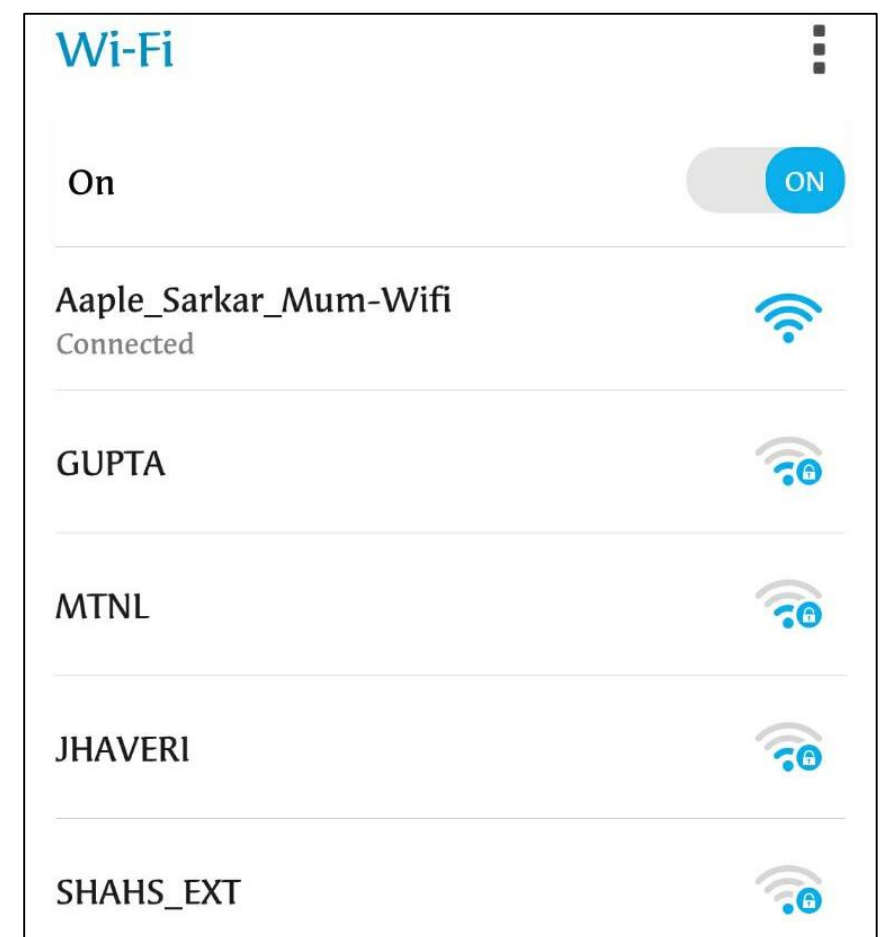

Device's Wi-Fi Switched off

- **Device's Wi-Fi Switched on**
- **Receiving good signal strength of 'Aaple_Sarkar_Mum-Wifi'**

STEP 2: SWITCHING ON DEVICE'S WI-FI

Please switch on your device's Wi-Fi.

Within a Mumbai Wi-Fi Hotspot, move your device to a point where there is good signal strength of 'Aaple_Sarkar_Mum-Wifi'.

Please remain in a zone of good signal strength of 'Aaple_Sarkar_Mum-Wifi' till end of browsing session, to avoid Login failure.

Tap or Click Connect

Device showing Connected

STEP 3: CONNECTION TO 'Aaple_Sarkar_Mum-Wifi'

Please tap or click on 'Aaple_Sarkar_Mum-Wifi' to connect to the network. Thereafter, tap or click 'Connect'. Upon establishing connection, your device will show that it is connected to the network.

FOR NEW USERS