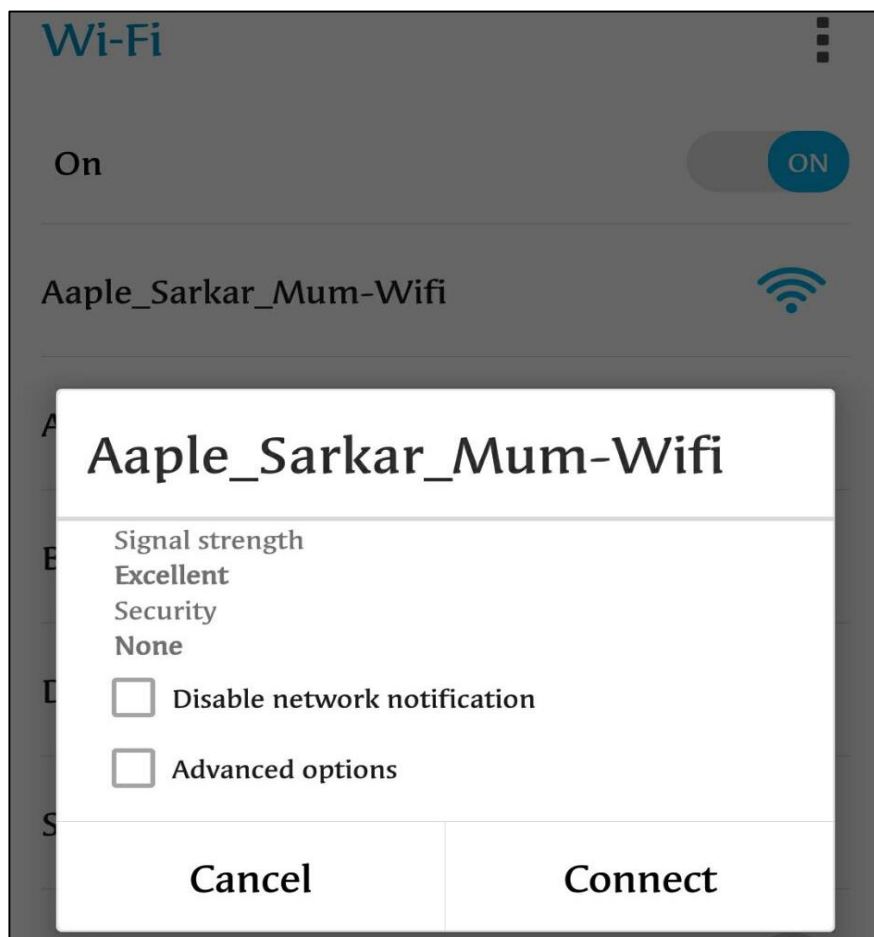

Device's Wi-Fi Switched off

- **Device's Wi-Fi Switched on**
- **Receiving good signal strength of 'Aaple_Sarkar_Mum-Wifi'**

STEP 2: SWITCHING ON DEVICE'S WI-FI

Please switch on your device's Wi-Fi.

Within a Mumbai Wi-Fi Hotspot, move your device to a point where there is good signal strength of 'Aaple_Sarkar_Mum-Wifi'.

Please remain in a zone of good signal strength of 'Aaple_Sarkar_Mum-Wifi' till end of browsing session, to avoid Login failure.

Tap or Click Connect

Device showing Connected

STEP 3: CONNECTION TO 'Aaple_Sarkar_Mum-Wifi'

Please tap or click on 'Aaple_Sarkar_Mum-Wifi' to connect to the network. Thereafter, tap or click 'Connect'. Upon establishing connection, your device will show that it is connected to the network.

FOR NEW USERS